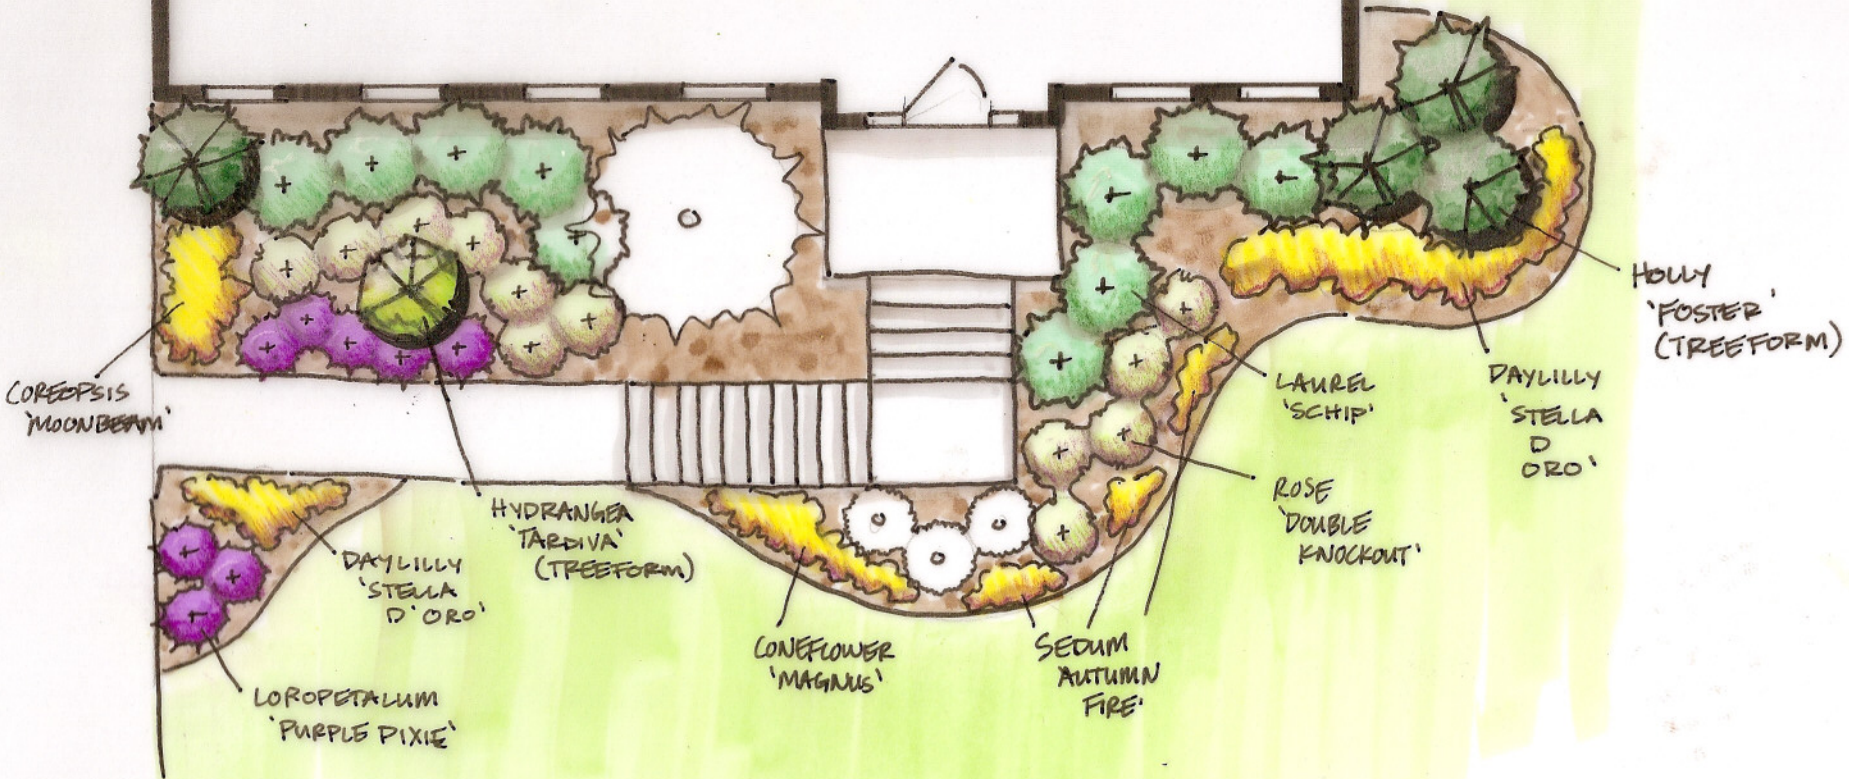

RESIDENCE

LASH

RESIDENCE

SCALE: 1"=8'